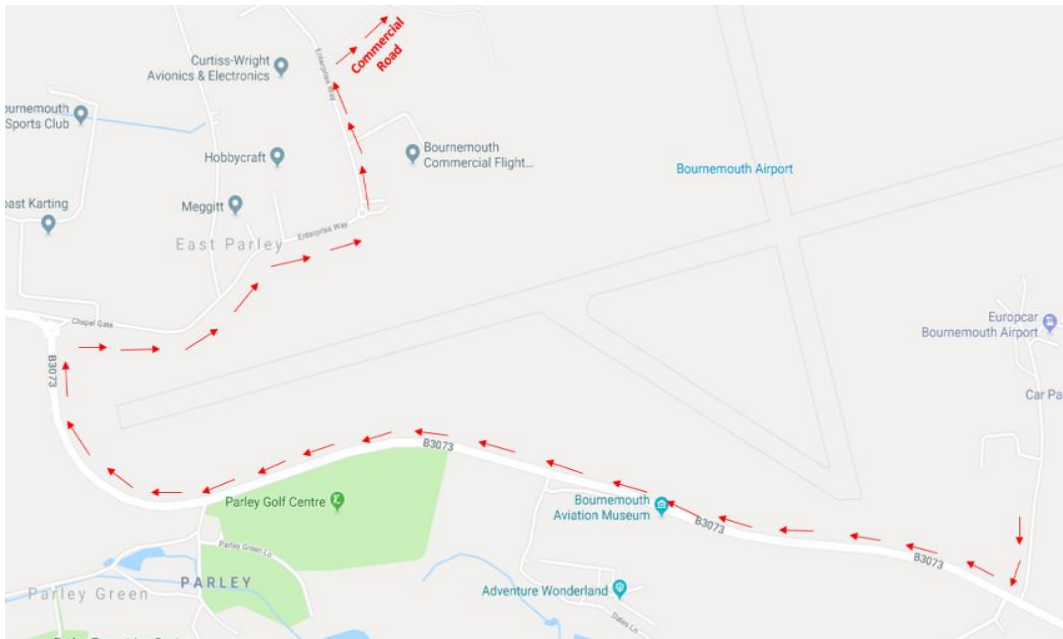

SPHEREA UK

Building 400 - Aviation Business Park
Bournemouth International Airport
Christchurch - DORSET | BH23 6NW
UNITED KINGDOM

Tel: +44 (0) 1202 872 800

From Bournemouth Airport _____

1. Turn right onto the B3073 as you exit Bournemouth Airport.
2. At the roundabout, take the second exit onto Chapel Gate road.
3. Follow the road through into the aviation business park and at the small roundabout take the first exit.
4. Take second road on the right into Commercial Road (opposite Curtiss Wright).
5. Follow Commercial road through and turn left at the roundabout onto Aviation Way.
6. Take first right onto Target road, Spherea is located at the end of this road to the left.

From Bournemouth train station by public transport_____

1. Go to bus stand 2 at Bournemouth train station.
2. Take the 737 Yellow bus.
3. Get off at Aviation Park Café bus stop.
4. Walk down Commercial road.
5. Turn left on Aviation Road and then the first right onto Target road, Sphera is located at the end of this road to the left.